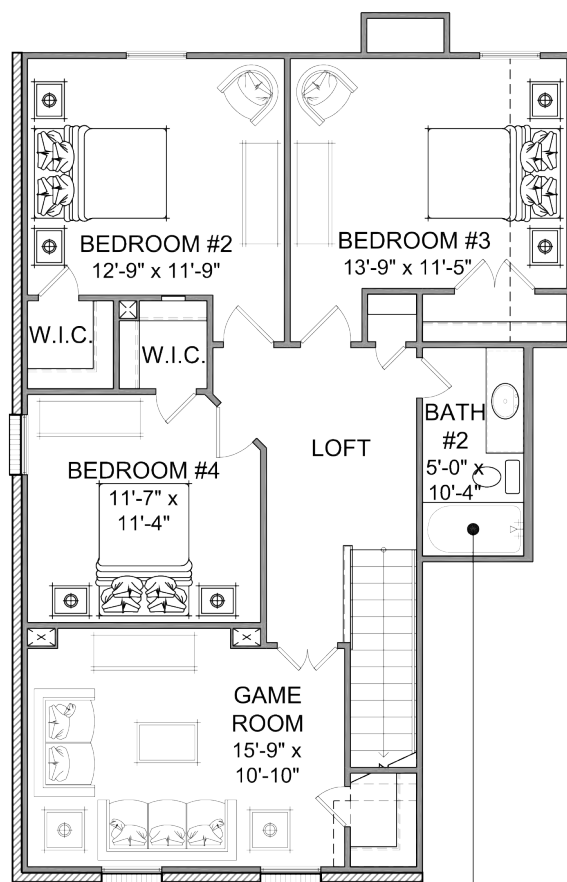

Lyndon

Floor Plan

4 Bed | 2.5 Bath | 2474 Sq Ft

2ND FLOOR

SINK option

Lyndon

Elevations

Elevation I

Elevation II

Elevation III