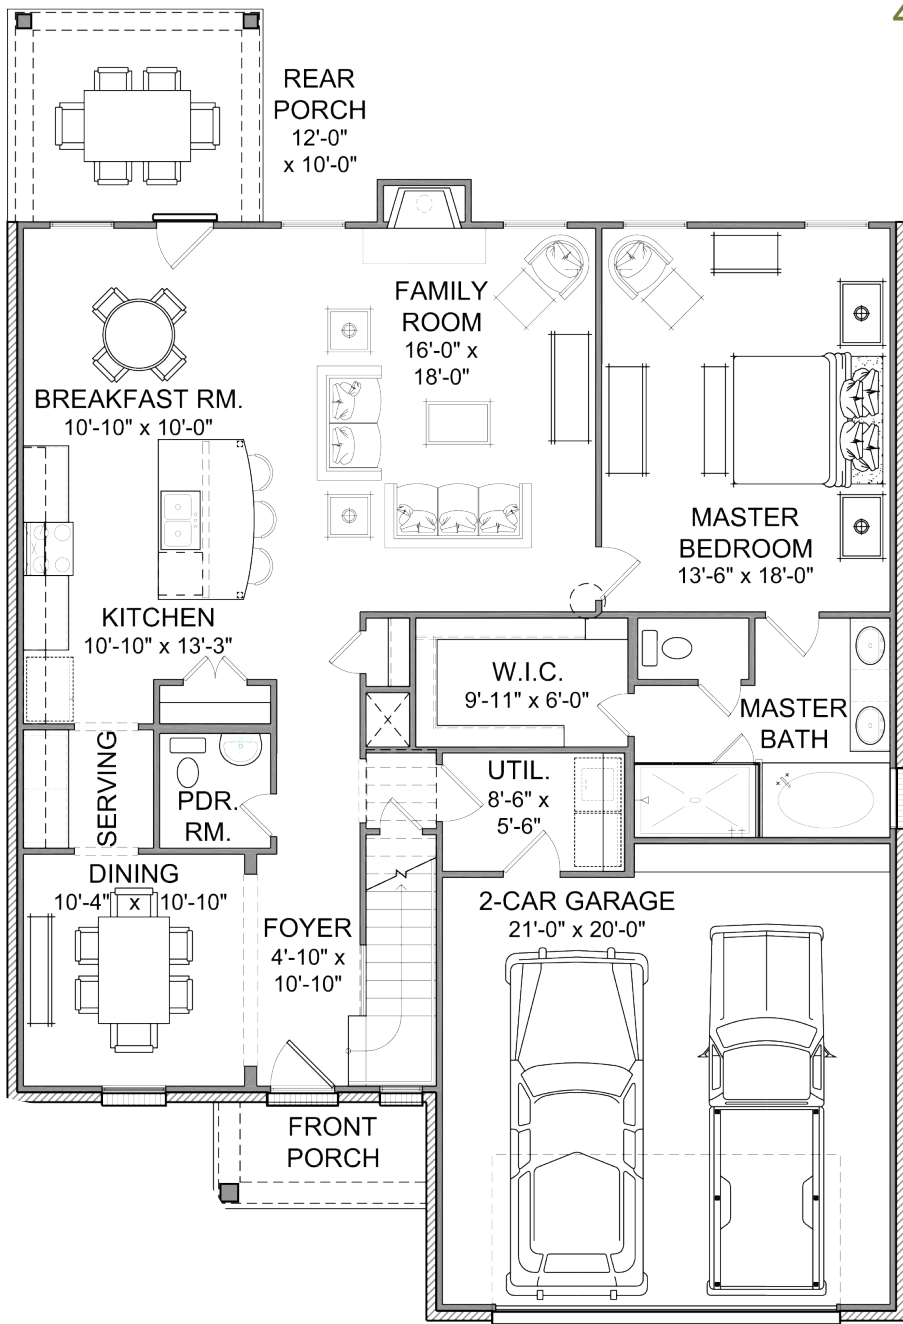

Lyndon

Floor Plan

4 Bed | 2.5 Bath | 2474 Sq Ft

2ND FLOOR

SINK option

Lyndon

Elevations

Elevation I

Elevation II

Elevation III