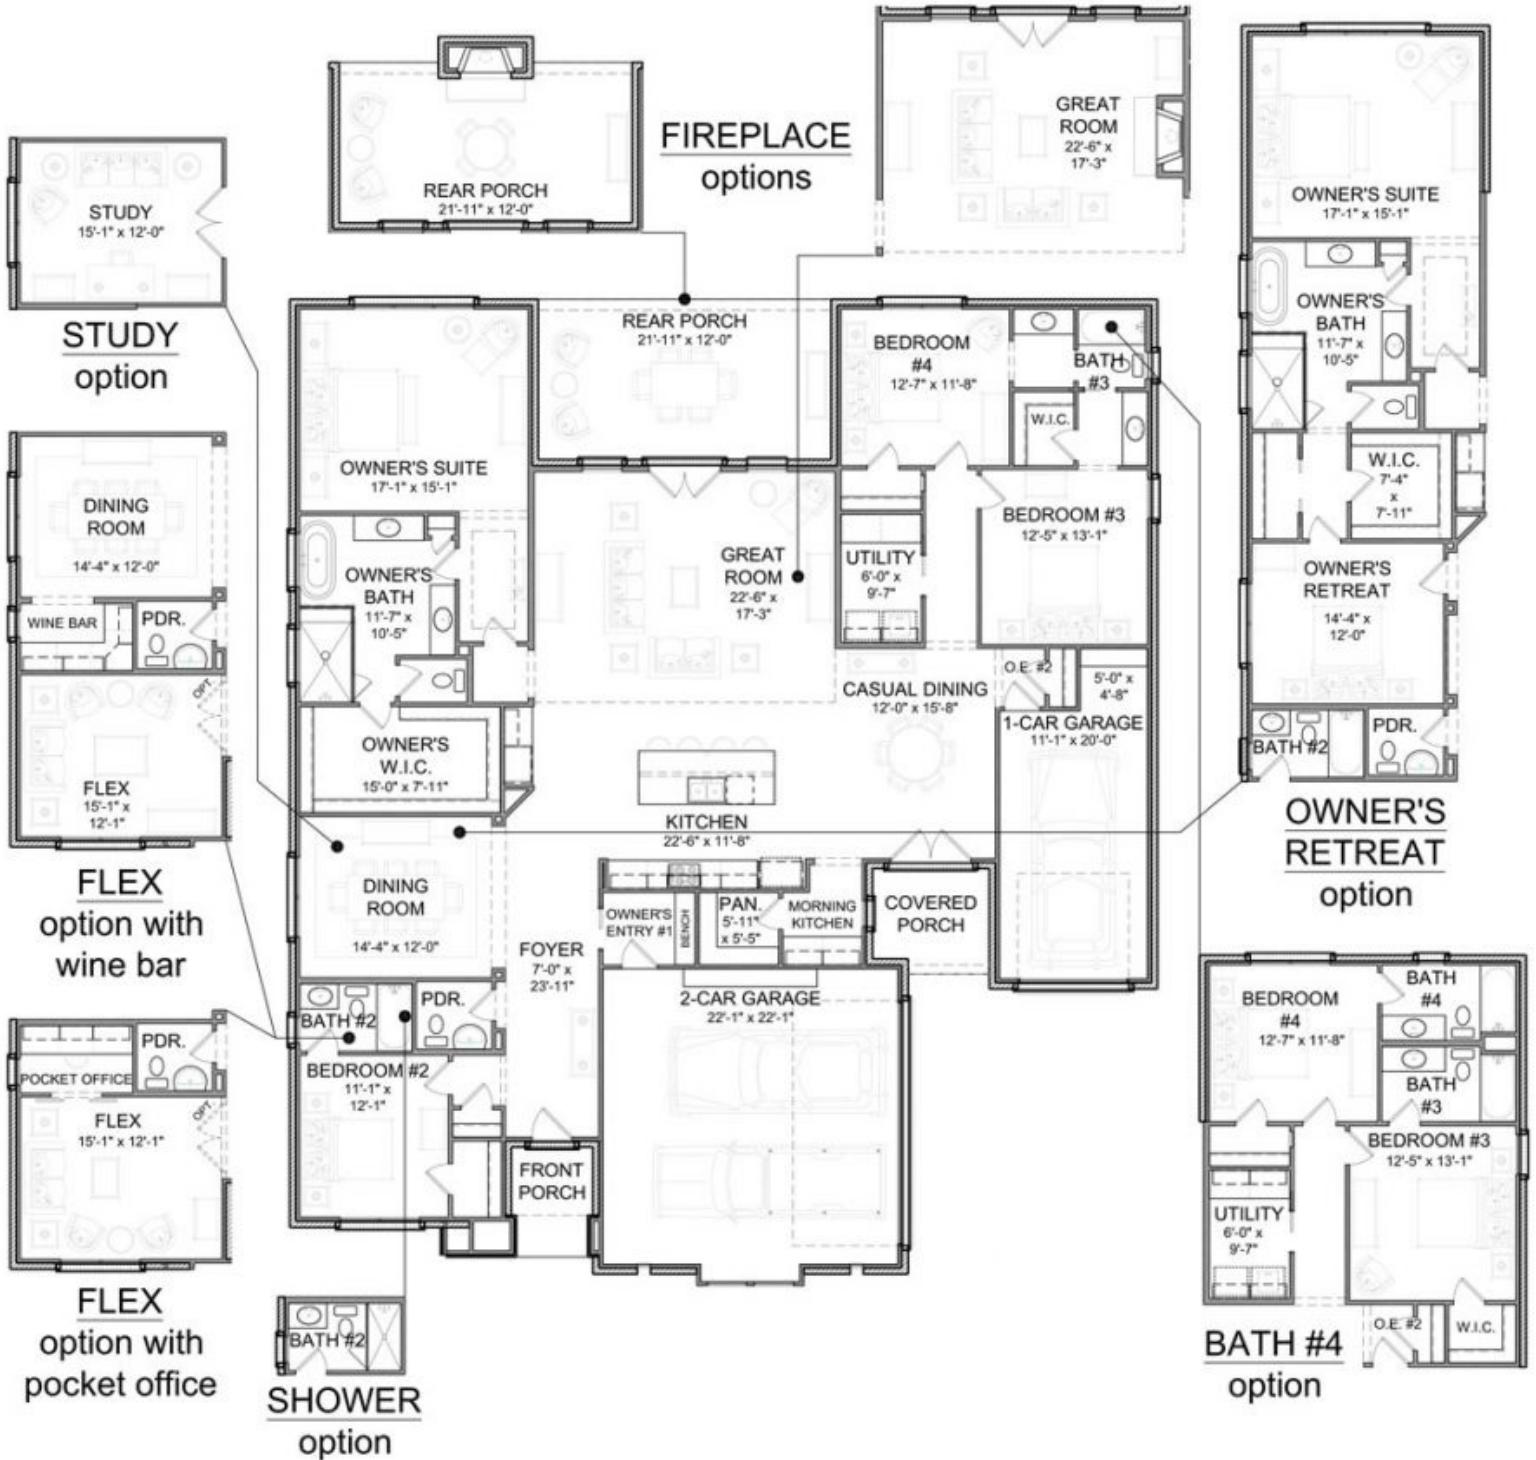

# Sullivan

## Floor Plan

3072 Sq Ft (varies based on elevation)

4 Bed | 3.5 Bath

# Sullivan

---

Elevations

Elevation I

---

Elevation II

---

Elevation III