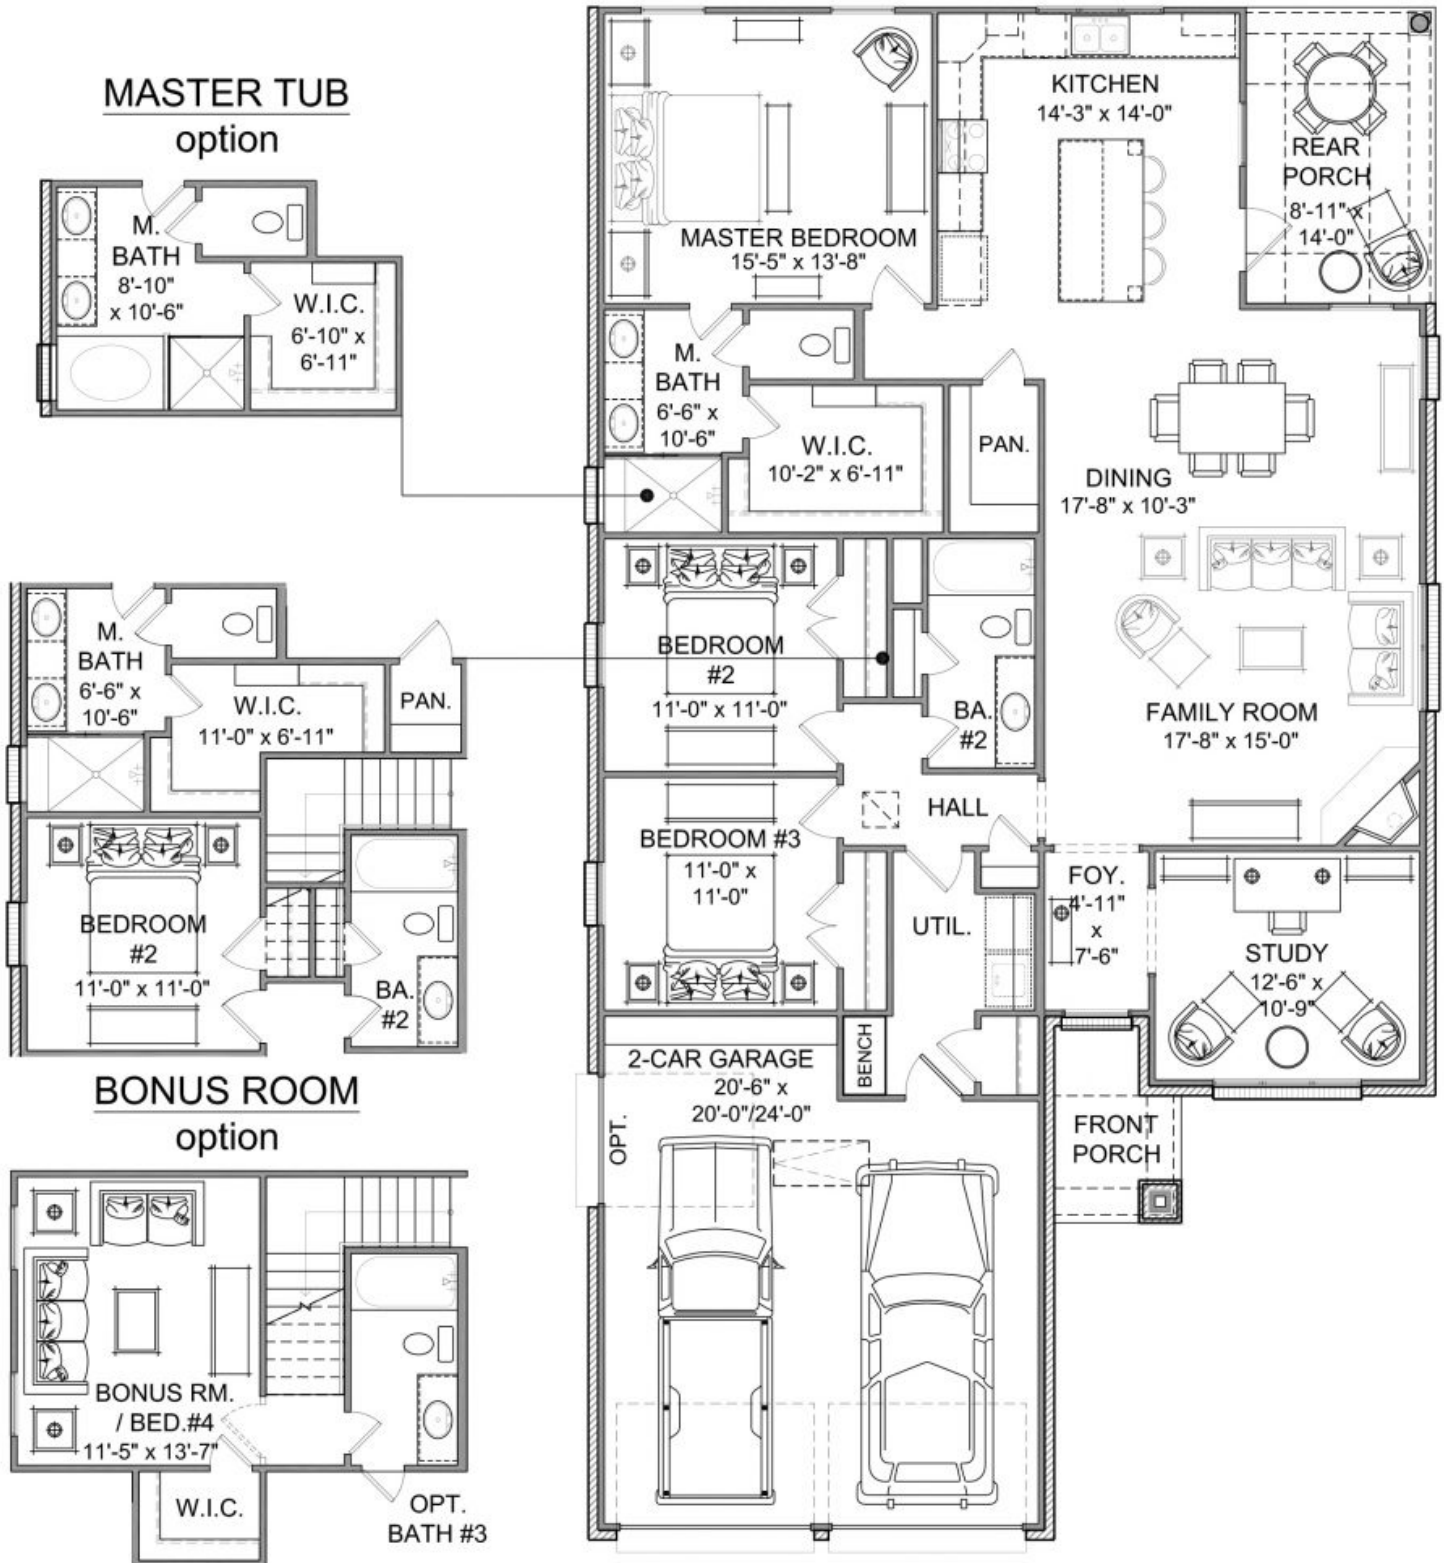

Springfield

Floor Plan

3 Bed | 2 Bath | 1840 Sq Ft

4 Bed | 3 Bath | 2300 Sq Ft *With Bonus*

Springfield

Elevations

Elevation I

Elevation II

Elevation III