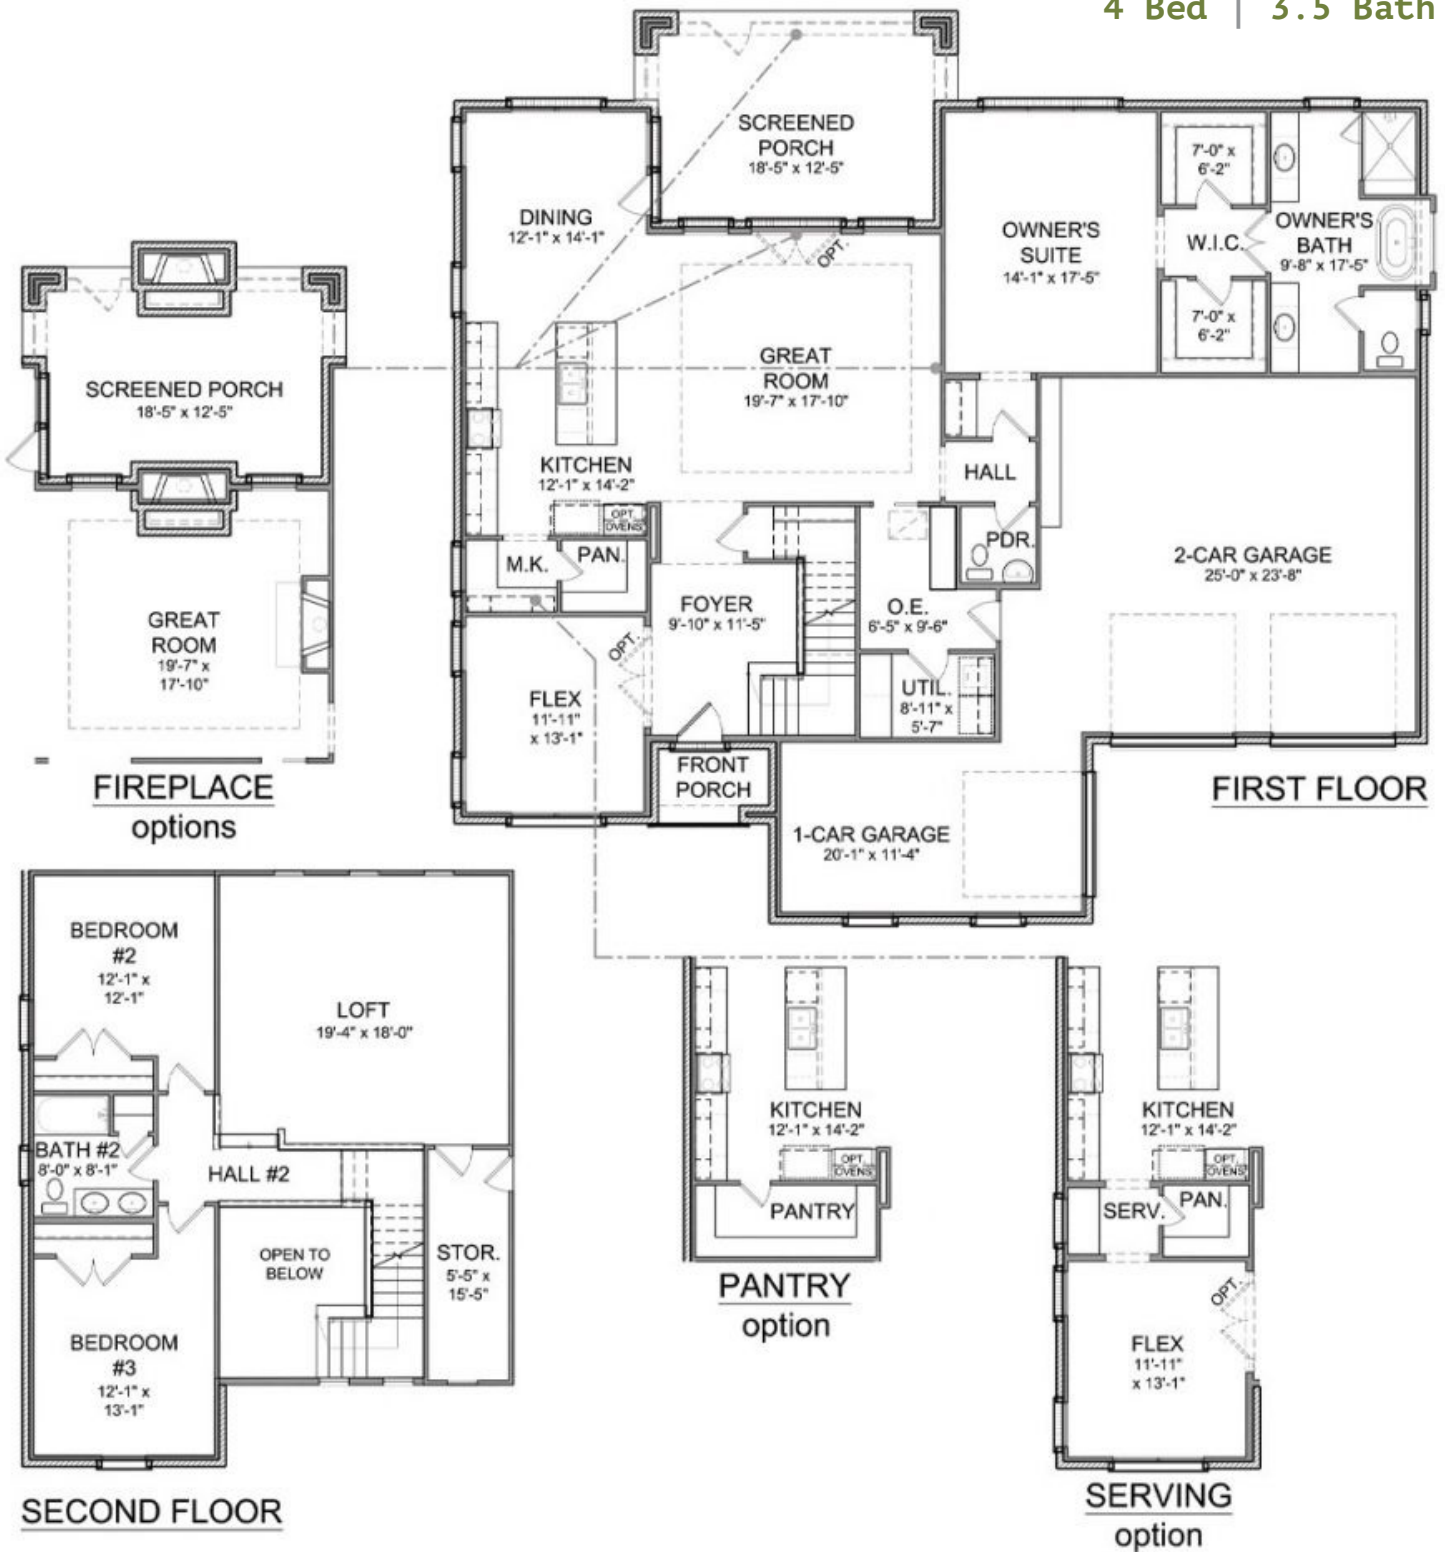

Savannah

Floor Plan

3075 Sq Ft (varies based on elevation)

4 Bed | 3.5 Bath

Savannah

Elevations

Elevation I

Elevation II

Elevation III