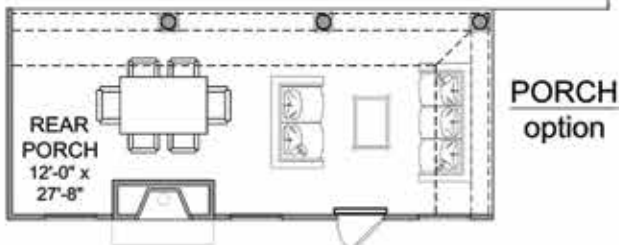

### Floor Plan

2013 Sq Ft  
4 Bed  
2 Bath

Janie Wood  
334-799-4702

**LOWDERNEW**HOMES.com

[jwood@lowdernewhomes.com](mailto:jwood@lowdernewhomes.com)

*Prices subject to change without notice. LOWDER NEW HOMES makes no representation, guaranty or warranty regarding the square footage, exact layout or specifications of the home. Actual specifics are contained in the plans and specifications for construction.*