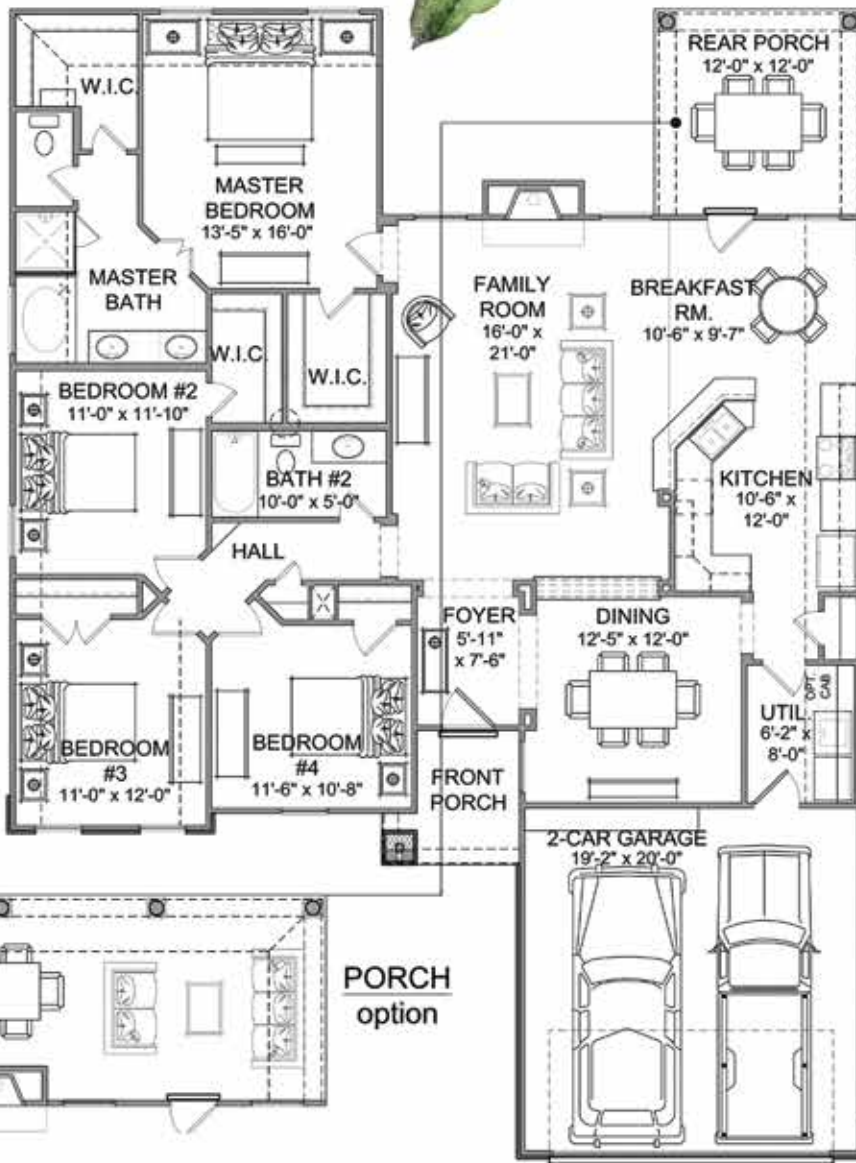

# HEDGEFIELD

*York Series*

## Boxwood

### Floor Plan

2013 Sq Ft  
4 Bed  
2 Bath

Janie Wood  
334-799-4702

**LOWDERNEW**HOMES.com

[jwood@lowdernewhomes.com](mailto:jwood@lowdernewhomes.com)

*Prices subject to change without notice. LOWDER NEW HOMES makes no representation, guaranty or warranty regarding the square footage, exact layout or specifications of the home. Actual specifics are contained in the plans and specifications for construction.*

# Boxwood

Floor Plan

Elevation I

Elevation II

Elevation III